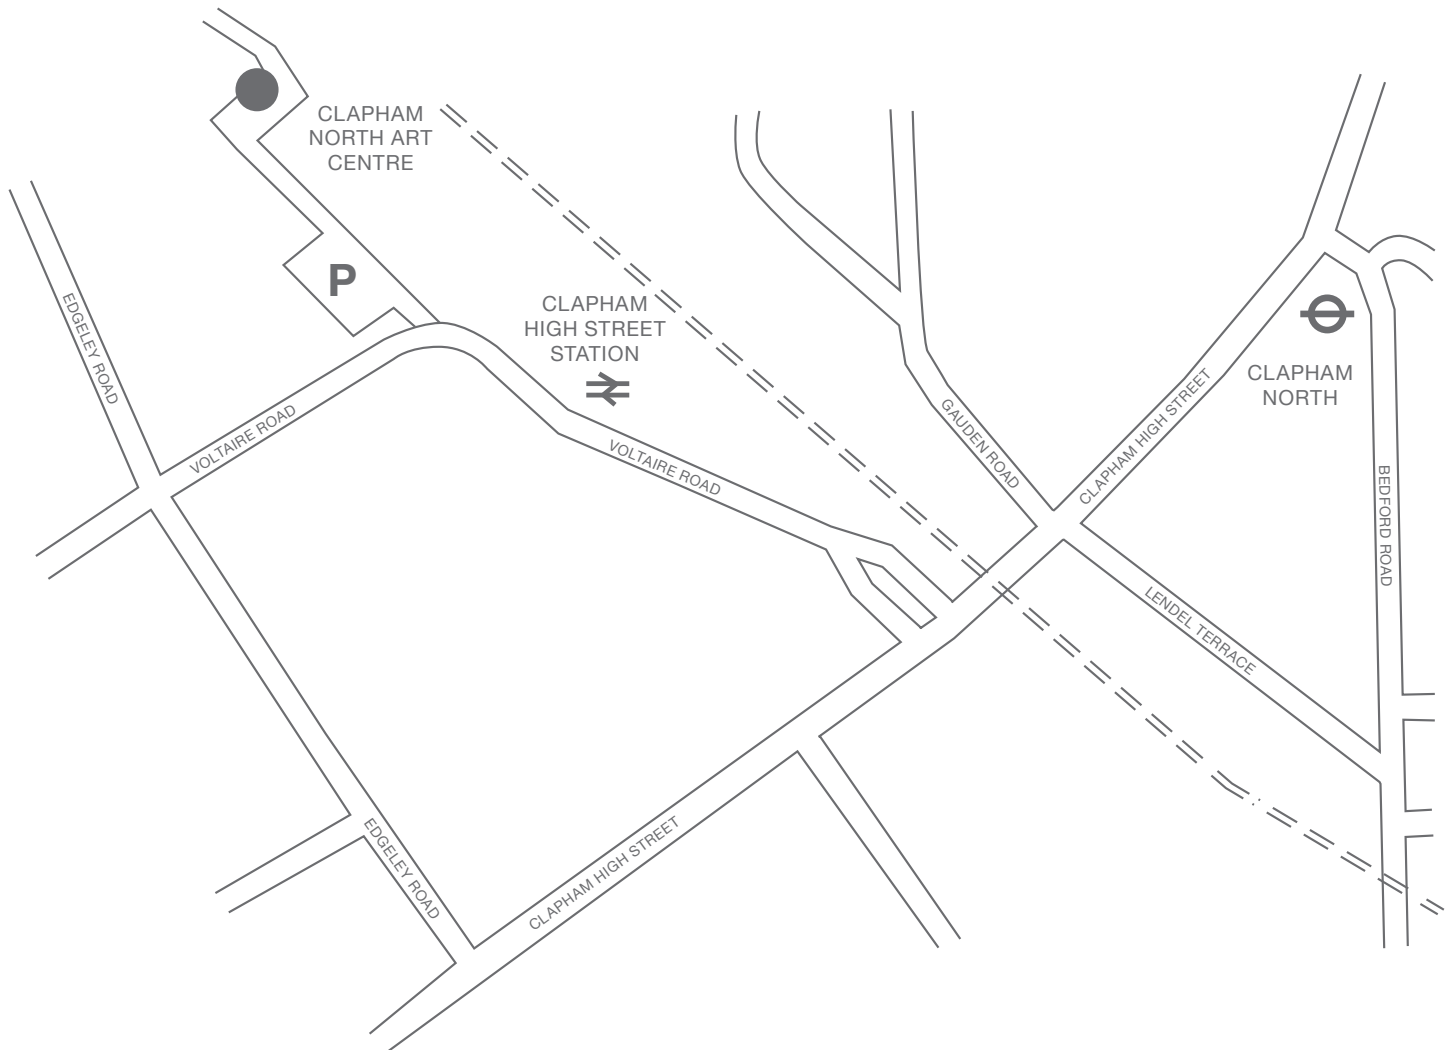

## TUBE

5 minutes walk from Clapham North (Northern line)  
Turn left out of the station along Clapham High Street  
Pass under the railway bridge and take first right turn into Voltaire road  
Follow road to the entrance of the art centre on a sharp corner  
We are Unit 1W at the back of the art centre

## OVERLAND

Nearest station – Clapham High Street  
Turn right out of the station along Voltaire Road  
Follow road to the entrance to the art centre on a sharp corner  
We are Unit 1W at the back of the art centre